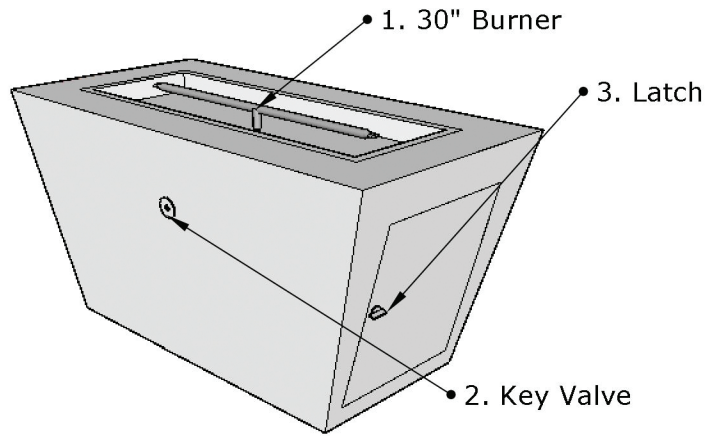

Mesa - 48" Fire Pit

Page Number	1 of 1
Author: Bryant Uribe	4/13/2018
Approved By: Gabriel Estrada	4/13/2018

Part Number	OPT-PCTT4824
Material	Steel / Stainless Steel
Finishes	Powdercoated Steel
Gas Type	Natural Gas (-NG) or Liquid Propane (-LP)
Weight	120 lbs.
BTUs	45,000
Suggested Fire Glass	50 lbs.
Access Door	Yes

ITEM NO.	REPLACEMENT PART NUMBER	QTY.
1	OPT-168	1
2	OPT-256	1
3	OPT-LATCH	1

Proprietary & Confidential: The information contained in this drawing is the sole property of **The Outdoor Plus**. Any reproduction or as a whole without written permission of **The Outdoor Plus** is prohibited.